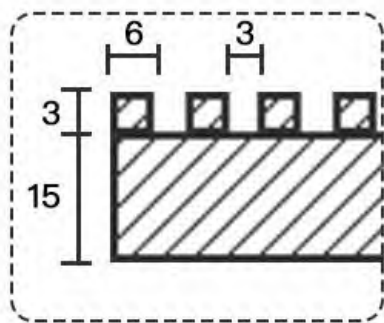

東莞市通力木業有限公司

DONGGUAN TONGLI TIMBER PRODUCTS CO.,LTD.

3D

{2024}

雕刻系列

NEW
PRODUCT

3D WALL PANEL&DECORATION BOARD
WALL BOARD CUSTOMIZED MASTER

A black and white photograph showing a person's hands measuring a long, perforated metal strip on a large sheet of perforated metal mesh. The person is wearing a dark shirt and is leaning over the mesh. The background is a blurred industrial setting with a large window and some equipment. A dark red rectangular overlay is on the left side of the image, containing the text "Originate from nature".

Originate from nature

PRODUCT SIZE:2750*200*28MM

SAMPLE SIZE: 300*200*28MM

PRODUCT SIZE:2750*200*18MM

SAMPLE SIZE: 300*200*18MM

PRODUCT SIZE:2750*200*18MM

SAMPLE SIZE: 300*200*18MM

PRODUCT SIZE:2750*200*18MM

SAMPLE SIZE: 300*200*18MM

PRODUCT SIZE:2750*200*

SAMPLE SIZE: 300*200*

PRODUCT SIZE:2750*200*18MM

SAMPLE SIZE: 300*200*18MM

PRODUCT SIZE:2750*200*18MM

SAMPLE SIZE: 300*200*18MM

PRODUCT SIZE:2750*200*18MM

SAMPLE SIZE: 300*200*18MM

PRODUCT SIZE:2750*200*18MM

SAMPLE SIZE: 300*200*18MM

PRODUCT SIZE:2750*200*18MM

SAMPLE SIZE: 300*200*18MM

Next
chapter

Next
chapter

PUZZLE SERIES
GEOMETRIC PUZZLE