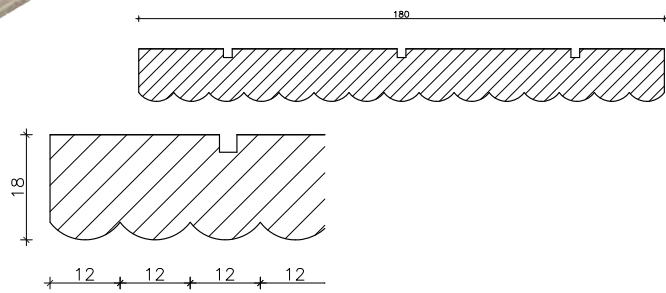

東莞市通力木業有限公司

DONGGUAN TONGLI TIMBER PRODUCTS CO.,LTD.

3D

{2024}

雕刻系列

NEW
PRODUCT

3D WALL PANEL&DECORATION BOARD
WALL BOARD CUSTOMIZED MASTER

A black and white photograph showing a person's hands measuring a long, perforated metal strip on a large sheet of perforated metal mesh. The person is wearing a dark shirt and is leaning over the mesh. The background is a blurred industrial setting with a large window and some equipment. A dark red rectangular overlay is on the left side of the image, containing the text "Originate from nature".

Originate from nature

PRODUCT SIZE:2750*200*28MM

SAMPLE SIZE: 300*200*28MM

PRODUCT SIZE:2750*200*18MM

SAMPLE SIZE: 300*200*18MM

PRODUCT SIZE:2750*200*18MM

SAMPLE SIZE: 300*200*18MM

PRODUCT SIZE:2750*200*18MM

SAMPLE SIZE: 300*200*18MM

PRODUCT SIZE:2750*200*

SAMPLE SIZE: 300*200*

PRODUCT SIZE:2750*200*18MM

SAMPLE SIZE: 300*200*18MM

PRODUCT SIZE:2750*200*18MM

SAMPLE SIZE: 300*200*18MM

PRODUCT SIZE:2750*200*18MM

SAMPLE SIZE: 300*200*18MM

PRODUCT SIZE:2750*200*18MM

SAMPLE SIZE: 300*200*18MM

PRODUCT SIZE:2750*200*18MM

SAMPLE SIZE: 300*200*18MM

Next
chapter

Next
chapter

PUZZLE SERIES
GEOMETRIC PUZZLE