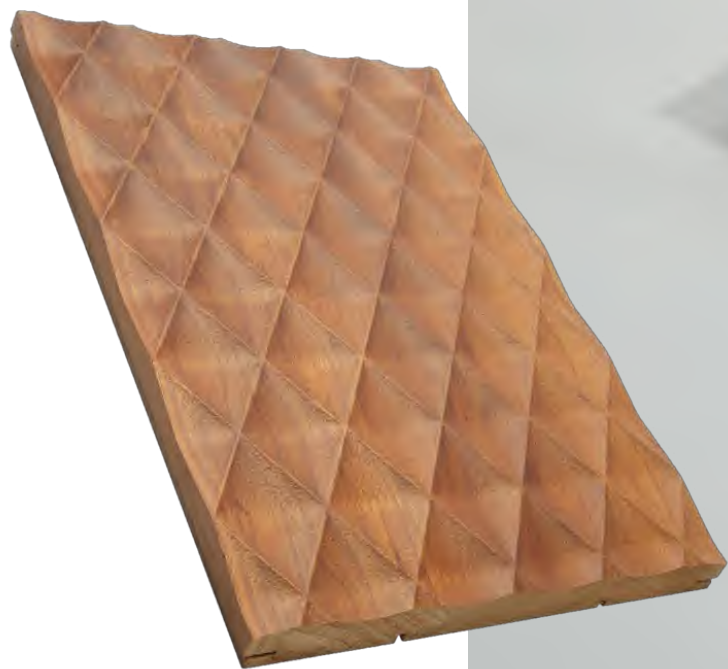

東莞市通力木業有限公司

DONGGUAN TONGLI TIMBER PRODUCTS CO.,LTD.

3D

{2024}

雕刻系列

NEW
PRODUCT

3D WALL PANEL&DECORATION BOARD
WALL BOARD CUSTOMIZED MASTER

A black and white photograph showing a person's hands measuring a long, perforated metal strip on a large sheet of perforated metal mesh. The person is wearing a dark shirt and is leaning over the mesh. The background is a blurred industrial setting with a large window and some equipment. A dark red rectangular overlay is on the left side of the image, containing the text "Originate from nature".

SAMPLE SIZE: 300*200*18MM

PRODUCT SIZE:2750*200*18MM

SAMPLE SIZE: 300*200*18MM

PRODUCT SIZE:2750*200*18MM

SAMPLE SIZE: 300*200*18MM

Next
chapter

Next
chapter

PUZZLE SERIES
GEOMETRIC PUZZLE