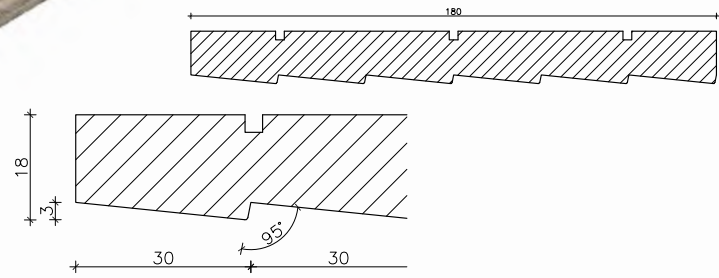

東莞市通力木業有限公司

DONGGUAN TONGLI TIMBER PRODUCTS CO.,LTD.

3D

{2024}

雕刻系列

NEW
PRODUCT

3D WALL PANEL&DECORATION BOARD
WALL BOARD CUSTOMIZED MASTER

A black and white photograph showing a person's hands measuring a long, perforated metal strip on a large sheet of perforated metal mesh. The person is wearing a dark shirt and is leaning over the mesh. The background is a blurred industrial setting with a large window and some equipment. A dark red rectangular overlay is on the left side of the image, containing the text "Originate from nature".

Originate from nature

PRODUCT SIZE:2750*200*28MM

SAMPLE SIZE: 300*200*28MM

PRODUCT SIZE:2750*200*18MM

SAMPLE SIZE: 300*200*18MM

PRODUCT SIZE:2750*200*18MM

SAMPLE SIZE: 300*200*18MM

PRODUCT SIZE:2750*200*18MM

SAMPLE SIZE: 300*200*18MM

PRODUCT SIZE:2750*200*

SAMPLE SIZE: 300*200*

PRODUCT SIZE:2750*200*18MM

SAMPLE SIZE: 300*200*18MM

PRODUCT SIZE:2750*200*18MM

SAMPLE SIZE: 300*200*18MM

PRODUCT SIZE:2750*200*18MM

SAMPLE SIZE: 300*200*18MM

PRODUCT SIZE:2750*200*18MM

SAMPLE SIZE: 300*200*18MM

PRODUCT SIZE:2750*200*18MM

SAMPLE SIZE: 300*200*18MM

Next
chapter

Next
chapter

PUZZLE SERIES
GEOMETRIC PUZZLE