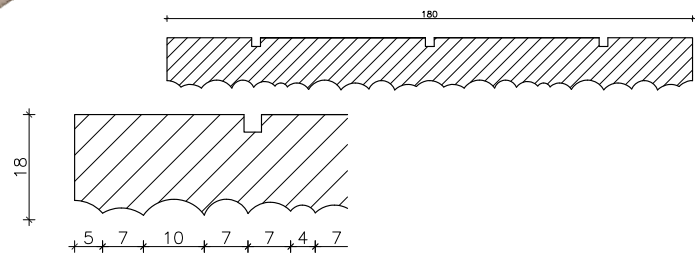

東莞市通力木業有限公司

DONGGUAN TONGLI TIMBER PRODUCTS CO.,LTD.

3D

{2024}

雕刻系列

NEW
PRODUCT

3D WALL PANEL&DECORATION BOARD
WALL BOARD CUSTOMIZED MASTER

A black and white photograph showing a person's hands measuring a long, perforated metal strip on a large sheet of perforated metal mesh. The person is wearing a dark shirt and is leaning over the mesh. The background is a blurred industrial setting with a large window and some equipment. A dark red rectangular overlay is on the left side of the image, containing the text "Originate from nature".

Originate from nature

PRODUCT SIZE:2750*200*28MM

SAMPLE SIZE: 300*200*28MM

PRODUCT SIZE:2750*200*18MM

SAMPLE SIZE: 300*200*18MM

PRODUCT SIZE:2750*200*18MM

SAMPLE SIZE: 300*200*18MM

PRODUCT SIZE:2750*200*18MM

SAMPLE SIZE: 300*200*18MM

PRODUCT SIZE:2750*200*

SAMPLE SIZE: 300*200*

PRODUCT SIZE:2750*200*18MM

SAMPLE SIZE: 300*200*18MM

PRODUCT SIZE:2750*200*18MM

SAMPLE SIZE: 300*200*18MM

PRODUCT SIZE:2750*200*18MM

SAMPLE SIZE: 300*200*18MM

PRODUCT SIZE:2750*200*18MM

SAMPLE SIZE: 300*200*18MM

PRODUCT SIZE:2750*200*18MM

SAMPLE SIZE: 300*200*18MM

Next
chapter

Next
chapter

PUZZLE SERIES
GEOMETRIC PUZZLE