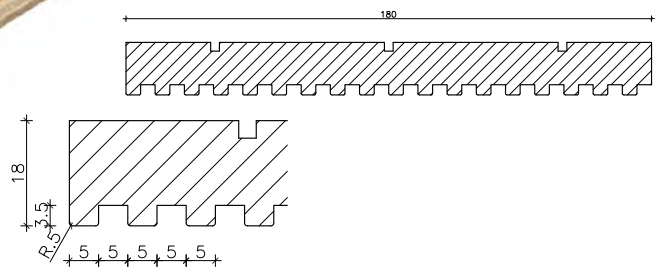

東莞市通力木業有限公司

DONGGUAN TONGLI TIMBER PRODUCTS CO.,LTD.

3D

{2024}

雕刻系列

NEW
PRODUCT

3D WALL PANEL&DECORATION BOARD
WALL BOARD CUSTOMIZED MASTER

A black and white photograph showing a person's hands measuring a long, perforated metal strip on a large sheet of perforated metal mesh. The person is wearing a dark shirt and is leaning over the mesh. The background is a blurred industrial setting with a large window and some equipment. A dark red rectangular overlay is on the left side of the image, containing the text "Originate from nature".

Originate from nature

PRODUCT SIZE:2750*200*28MM

SAMPLE SIZE: 300*200*28MM

PRODUCT SIZE:2750*200*18MM

SAMPLE SIZE: 300*200*18MM

PRODUCT SIZE:2750*200*18MM

SAMPLE SIZE: 300*200*18MM

PRODUCT SIZE:2750*200*18MM

SAMPLE SIZE: 300*200*18MM

PRODUCT SIZE:2750*200*

SAMPLE SIZE: 300*200*

PRODUCT SIZE:2750*200*18MM

SAMPLE SIZE: 300*200*18MM

PRODUCT SIZE:2750*200*18MM

SAMPLE SIZE: 300*200*18MM

PRODUCT SIZE:2750*200*18MM

SAMPLE SIZE: 300*200*18MM

PRODUCT SIZE:2750*200*18MM

SAMPLE SIZE: 300*200*18MM

PRODUCT SIZE:2750*200*18MM

SAMPLE SIZE: 300*200*18MM

Next
chapter

Next
chapter

PUZZLE SERIES
GEOMETRIC PUZZLE