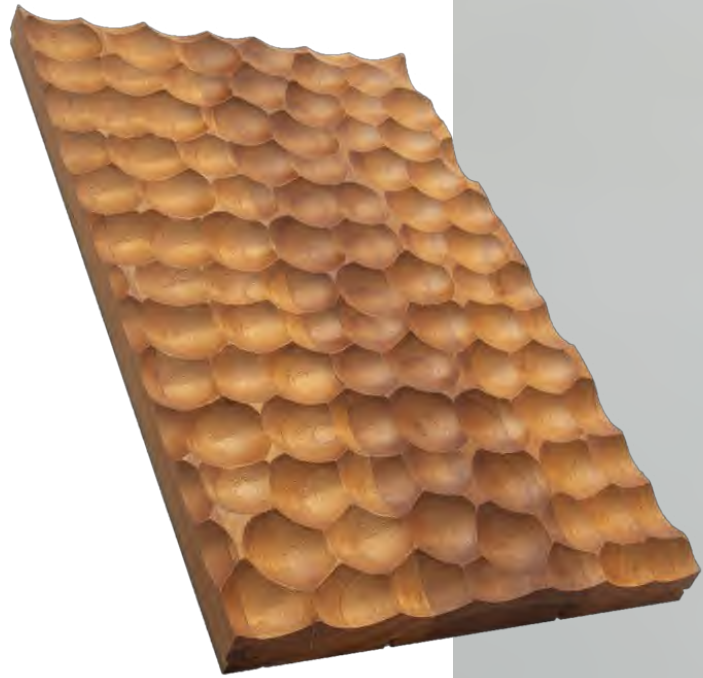

東莞市通力木業有限公司

DONGGUAN TONGLI TIMBER PRODUCTS CO.,LTD.

3D

{2024}

雕刻系列

NEW
PRODUCT

3D WALL PANEL&DECORATION BOARD
WALL BOARD CUSTOMIZED MASTER

A black and white photograph showing a person's hands measuring a long, perforated metal strip on a large sheet of perforated metal mesh. The person is wearing a dark shirt and is leaning over the mesh. The background is a blurred industrial setting with a large window and some equipment. A dark red rectangular overlay is on the left side of the image, containing the text "Originate from nature".

SAMPLE SIZE: 300*200*18MM

PRODUCT SIZE:2750*200*18MM

SAMPLE SIZE: 300*200*18MM

PRODUCT SIZE:2750*200*18MM

SAMPLE SIZE: 300*200*18MM

Next
chapter

Next
chapter

PUZZLE SERIES
GEOMETRIC PUZZLE