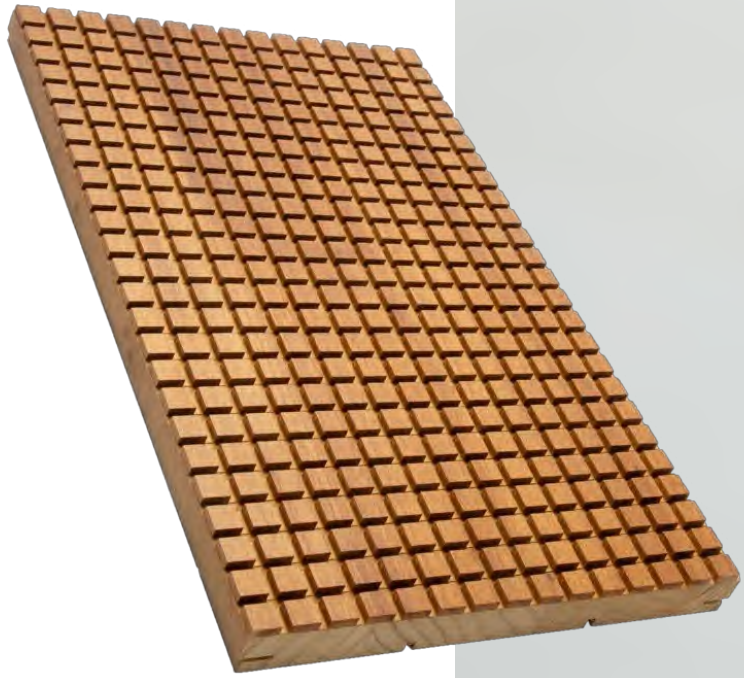

東莞市通力木業有限公司

DONGGUAN TONGLI TIMBER PRODUCTS CO.,LTD.

3D

{2024}

雕刻系列

NEW
PRODUCT

3D WALL PANEL&DECORATION BOARD
WALL BOARD CUSTOMIZED MASTER

A black and white photograph showing a person's hands measuring a long, perforated metal strip on a large sheet of perforated metal mesh. The person is wearing a dark shirt and is leaning over the mesh. The background is a blurred industrial setting with a large window and some equipment. A dark red rectangular overlay is on the left side of the image, containing the text "Originate from nature".

SAMPLE SIZE: 300*200*18MM

PRODUCT SIZE:2750*200*18MM

SAMPLE SIZE: 300*200*18MM

PRODUCT SIZE:2750*200*18MM

SAMPLE SIZE: 300*200*18MM

Next
chapter

Next
chapter

PUZZLE SERIES
GEOMETRIC PUZZLE