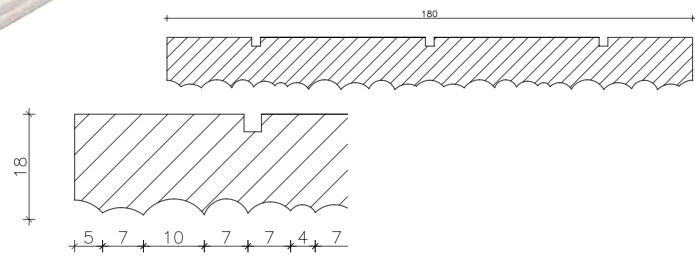

東莞市通力木業有限公司

DONGGUAN TONGLI TIMBER PRODUCTS CO.,LTD.

3D

{2024}

雕刻系列

NEW
PRODUCT

3D WALL PANEL&DECORATION BOARD
WALL BOARD CUSTOMIZED MASTER

A black and white photograph showing a person's hands measuring a long, perforated metal strip on a large sheet of perforated metal mesh. The person is wearing a dark shirt and is leaning over the mesh. The background is a blurred industrial setting with a large window and some equipment. A dark red rectangular overlay is on the left side of the image, containing the text "Originate from nature".

Originate from nature

PRODUCT SIZE:2750*200*28MM

SAMPLE SIZE: 300*200*28MM

PRODUCT SIZE:2750*200*18MM

SAMPLE SIZE: 300*200*18MM

PRODUCT SIZE:2750*200*18MM

SAMPLE SIZE: 300*200*18MM

PRODUCT SIZE:2750*200*18MM

SAMPLE SIZE: 300*200*18MM

PRODUCT SIZE:2750*200*

SAMPLE SIZE: 300*200*

PRODUCT SIZE:2750*200*18MM

SAMPLE SIZE: 300*200*18MM

PRODUCT SIZE:2750*200*18MM

SAMPLE SIZE: 300*200*18MM

PRODUCT SIZE:2750*200*18MM

SAMPLE SIZE: 300*200*18MM

PRODUCT SIZE:2750*200*18MM

SAMPLE SIZE: 300*200*18MM

PRODUCT SIZE:2750*200*18MM

SAMPLE SIZE: 300*200*18MM

Next
chapter

Next
chapter

PUZZLE SERIES
GEOMETRIC PUZZLE