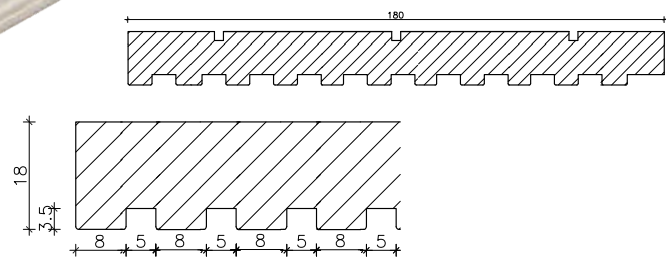

東莞市通力木業有限公司

DONGGUAN TONGLI TIMBER PRODUCTS CO.,LTD.

3D

{2024}

雕刻系列

NEW
PRODUCT

3D WALL PANEL&DECORATION BOARD
WALL BOARD CUSTOMIZED MASTER

A black and white photograph showing a person's hands measuring a long, perforated metal strip on a large sheet of perforated metal mesh. The person is wearing a dark shirt and is leaning over the mesh. The background is a blurred industrial setting with a large window and some equipment. A dark red rectangular overlay is on the left side of the image, containing the text "Originate from nature".

Originate from nature

PRODUCT SIZE:2750*200*28MM

SAMPLE SIZE: 300*200*28MM

PRODUCT SIZE:2750*200*18MM

SAMPLE SIZE: 300*200*18MM

PRODUCT SIZE:2750*200*18MM

SAMPLE SIZE: 300*200*18MM

PRODUCT SIZE:2750*200*18MM

SAMPLE SIZE: 300*200*18MM

PRODUCT SIZE:2750*200*

SAMPLE SIZE: 300*200*

PRODUCT SIZE:2750*200*18MM

SAMPLE SIZE: 300*200*18MM

PRODUCT SIZE:2750*200*18MM

SAMPLE SIZE: 300*200*18MM

PRODUCT SIZE:2750*200*18MM

SAMPLE SIZE: 300*200*18MM

PRODUCT SIZE:2750*200*18MM

SAMPLE SIZE: 300*200*18MM

PRODUCT SIZE:2750*200*18MM

SAMPLE SIZE: 300*200*18MM

Next
chapter

Next
chapter

PUZZLE SERIES
GEOMETRIC PUZZLE