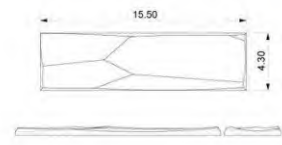

Metro

Quarry

Carve

Dash

Luxe

Chasm