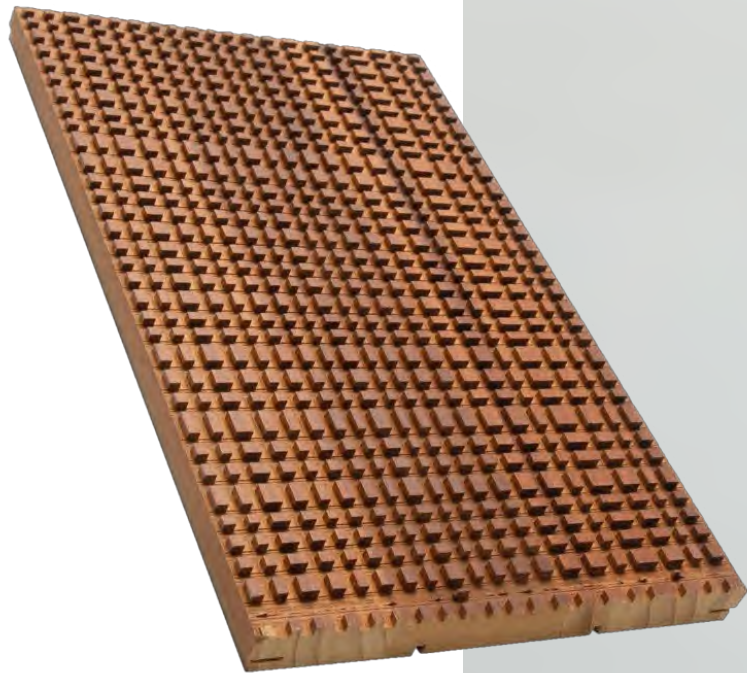

東莞市通力木業有限公司

DONGGUAN TONGLI TIMBER PRODUCTS CO.,LTD.

3D

{2024}

雕刻系列

NEW
PRODUCT

3D WALL PANEL&DECORATION BOARD
WALL BOARD CUSTOMIZED MASTER

A black and white photograph showing a person's hands measuring a long, perforated metal strip on a large sheet of perforated metal mesh. The person is wearing a dark shirt and is leaning over the mesh. The background is a blurred industrial setting with a large window and some equipment. A dark red rectangular overlay is on the left side of the image, containing the text "Originate from nature".

SAMPLE SIZE: 300*200*18MM

PRODUCT SIZE:2750*200*18MM

SAMPLE SIZE: 300*200*18MM

PRODUCT SIZE:2750*200*18MM

SAMPLE SIZE: 300*200*18MM

Next
chapter

Next
chapter

PUZZLE SERIES
GEOMETRIC PUZZLE