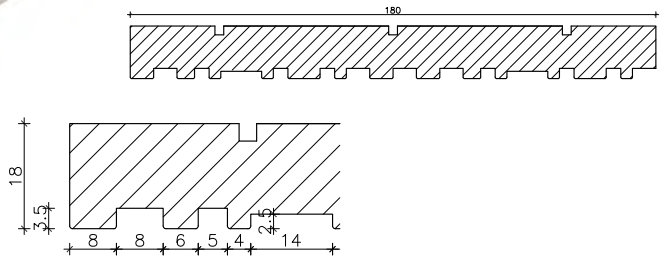

東莞市通力木業有限公司

DONGGUAN TONGLI TIMBER PRODUCTS CO.,LTD.

3D

{2024}

雕刻系列

NEW
PRODUCT

3D WALL PANEL&DECORATION BOARD
WALL BOARD CUSTOMIZED MASTER

A black and white photograph showing a person's hands measuring a long, perforated metal strip on a large sheet of perforated metal mesh. The person is wearing a dark shirt and is leaning over the mesh. The background is a blurred industrial setting with a large window and some equipment. A dark red rectangular overlay is on the left side of the image, containing the text "Originate from nature".

Originate from nature

PRODUCT SIZE:2750*200*28MM

SAMPLE SIZE: 300*200*28MM

PRODUCT SIZE:2750*200*18MM

SAMPLE SIZE: 300*200*18MM

PRODUCT SIZE:2750*200*18MM

SAMPLE SIZE: 300*200*18MM

PRODUCT SIZE:2750*200*18MM

SAMPLE SIZE: 300*200*18MM

PRODUCT SIZE:2750*200*

SAMPLE SIZE: 300*200*

PRODUCT SIZE:2750*200*18MM

SAMPLE SIZE: 300*200*18MM

PRODUCT SIZE:2750*200*18MM

SAMPLE SIZE: 300*200*18MM

PRODUCT SIZE:2750*200*18MM

SAMPLE SIZE: 300*200*18MM

PRODUCT SIZE:2750*200*18MM

SAMPLE SIZE: 300*200*18MM

PRODUCT SIZE:2750*200*18MM

SAMPLE SIZE: 300*200*18MM

Next
chapter

Next
chapter

PUZZLE SERIES
GEOMETRIC PUZZLE