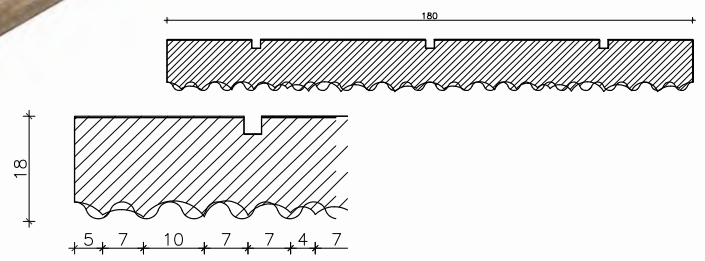

東莞市通力木業有限公司

DONGGUAN TONGLI TIMBER PRODUCTS CO.,LTD.

3D

{2024}

雕刻系列

NEW
PRODUCT

3D WALL PANEL&DECORATION BOARD
WALL BOARD CUSTOMIZED MASTER

A black and white photograph showing a person's hands measuring a long, perforated metal strip on a large sheet of perforated metal mesh. The person is wearing a dark shirt and is leaning over the mesh. The background is a blurred industrial setting with a large window and some equipment. A dark red rectangular overlay is on the left side of the image, containing the text "Originate from nature".

Originate from nature

PRODUCT SIZE:2750*200*28MM

SAMPLE SIZE: 300*200*28MM

PRODUCT SIZE:2750*200*18MM

SAMPLE SIZE: 300*200*18MM

PRODUCT SIZE:2750*200*18MM

SAMPLE SIZE: 300*200*18MM

PRODUCT SIZE:2750*200*18MM

SAMPLE SIZE: 300*200*18MM

PRODUCT SIZE:2750*200*

SAMPLE SIZE: 300*200*

PRODUCT SIZE:2750*200*18MM

SAMPLE SIZE: 300*200*18MM

PRODUCT SIZE:2750*200*18MM

SAMPLE SIZE: 300*200*18MM

PRODUCT SIZE:2750*200*18MM

SAMPLE SIZE: 300*200*18MM

PRODUCT SIZE:2750*200*18MM

SAMPLE SIZE: 300*200*18MM

PRODUCT SIZE:2750*200*18MM

SAMPLE SIZE: 300*200*18MM

Next
chapter

Next
chapter

PUZZLE SERIES
GEOMETRIC PUZZLE