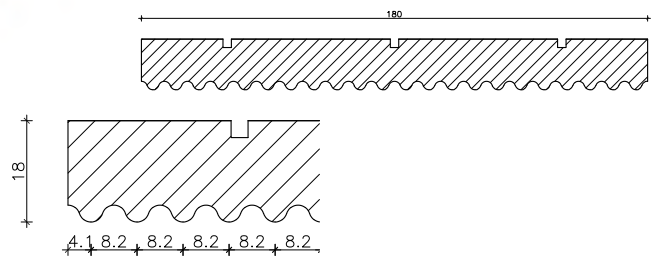

東莞市通力木業有限公司

DONGGUAN TONGLI TIMBER PRODUCTS CO.,LTD.

3D

{2024}

雕刻系列

NEW
PRODUCT

3D WALL PANEL&DECORATION BOARD
WALL BOARD CUSTOMIZED MASTER

A black and white photograph showing a person's hands measuring a long, perforated metal strip on a large sheet of perforated metal mesh. The person is wearing a dark shirt and is leaning over the mesh. The background is a blurred industrial setting with a large window and some equipment. A dark red rectangular overlay is on the left side of the image, containing the text "Originate from nature".

Originate from nature

PRODUCT SIZE:2750*200*28MM

SAMPLE SIZE: 300*200*28MM

PRODUCT SIZE:2750*200*18MM

SAMPLE SIZE: 300*200*18MM

PRODUCT SIZE:2750*200*18MM

SAMPLE SIZE: 300*200*18MM

PRODUCT SIZE:2750*200*18MM

SAMPLE SIZE: 300*200*18MM

PRODUCT SIZE:2750*200*

SAMPLE SIZE: 300*200*

PRODUCT SIZE:2750*200*18MM

SAMPLE SIZE: 300*200*18MM

PRODUCT SIZE:2750*200*18MM

SAMPLE SIZE: 300*200*18MM

PRODUCT SIZE:2750*200*18MM

SAMPLE SIZE: 300*200*18MM

PRODUCT SIZE:2750*200*18MM

SAMPLE SIZE: 300*200*18MM

PRODUCT SIZE:2750*200*18MM

SAMPLE SIZE: 300*200*18MM

Next
chapter

Next
chapter

PUZZLE SERIES
GEOMETRIC PUZZLE