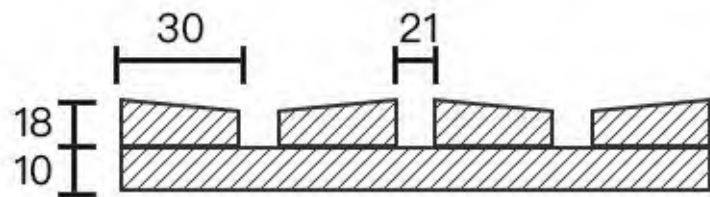

東莞市通力木業有限公司

DONGGUAN TONGLI TIMBER PRODUCTS CO.,LTD.

3D

{2024}

雕刻系列

NEW
PRODUCT

3D WALL PANEL&DECORATION BOARD
WALL BOARD CUSTOMIZED MASTER

A black and white photograph showing a person's hands measuring a long, perforated metal strip on a large sheet of perforated metal mesh. The person is wearing a dark shirt and is leaning over the mesh. The background is a blurred industrial setting with a large window and some equipment. A dark red rectangular overlay is on the left side of the image, containing the text "Originate from nature".

Originate from nature

PRODUCT SIZE:2750*200*28MM

SAMPLE SIZE: 300*200*28MM

PRODUCT SIZE:2750*200*18MM

SAMPLE SIZE: 300*200*18MM

PRODUCT SIZE:2750*200*18MM

SAMPLE SIZE: 300*200*18MM

PRODUCT SIZE:2750*200*18MM

SAMPLE SIZE: 300*200*18MM

PRODUCT SIZE:2750*200*

SAMPLE SIZE: 300*200*

PRODUCT SIZE:2750*200*18MM

SAMPLE SIZE: 300*200*18MM

PRODUCT SIZE:2750*200*18MM

SAMPLE SIZE: 300*200*18MM

PRODUCT SIZE:2750*200*18MM

SAMPLE SIZE: 300*200*18MM

PRODUCT SIZE:2750*200*18MM

SAMPLE SIZE: 300*200*18MM

PRODUCT SIZE:2750*200*18MM

SAMPLE SIZE: 300*200*18MM

Next
chapter

Next
chapter

PUZZLE SERIES
GEOMETRIC PUZZLE