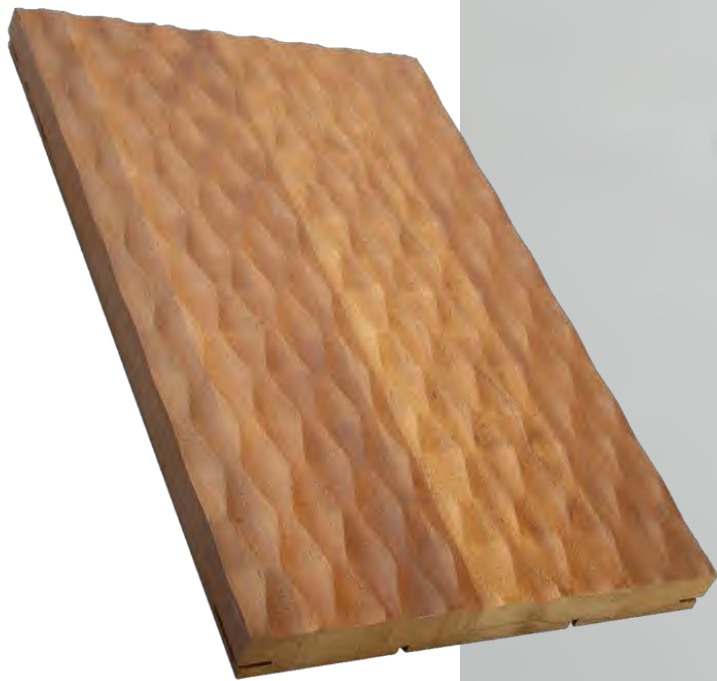

東莞市通力木業有限公司

DONGGUAN TONGLI TIMBER PRODUCTS CO.,LTD.

3D

{2024}

雕刻系列

NEW
PRODUCT

3D WALL PANEL&DECORATION BOARD
WALL BOARD CUSTOMIZED MASTER

A black and white photograph showing a person's hands measuring a long, perforated metal strip on a large sheet of perforated metal mesh. The person is wearing a dark shirt and is leaning over the mesh. The background is a blurred industrial setting with a large window and some equipment. A dark red rectangular overlay is on the left side of the image, containing the text "Originate from nature".

SAMPLE SIZE: 300*200*18MM

PRODUCT SIZE:2750*200*18MM

SAMPLE SIZE: 300*200*18MM

PRODUCT SIZE:2750*200*18MM

SAMPLE SIZE: 300*200*18MM

Next
chapter

Next
chapter

PUZZLE SERIES
GEOMETRIC PUZZLE