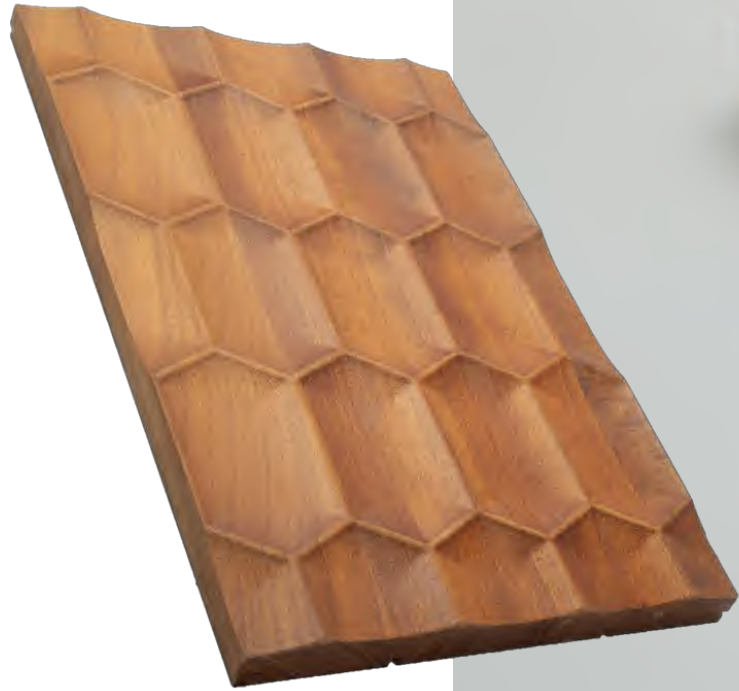

東莞市通力木業有限公司

DONGGUAN TONGLI TIMBER PRODUCTS CO.,LTD.

3D

{2024}

雕刻系列

NEW
PRODUCT

3D WALL PANEL&DECORATION BOARD
WALL BOARD CUSTOMIZED MASTER

A black and white photograph showing a person's hands measuring a long, perforated metal strip on a large sheet of perforated metal mesh. The person is wearing a dark shirt and is leaning over the mesh. The background is a blurred industrial setting with a large window and some equipment. A dark red rectangular overlay is on the left side of the image, containing the text "Originate from nature".

SAMPLE SIZE: 300*200*18MM

PRODUCT SIZE:2750*200*18MM

SAMPLE SIZE: 300*200*18MM

PRODUCT SIZE:2750*200*18MM

SAMPLE SIZE: 300*200*18MM

Next
chapter

Next
chapter

PUZZLE SERIES
GEOMETRIC PUZZLE