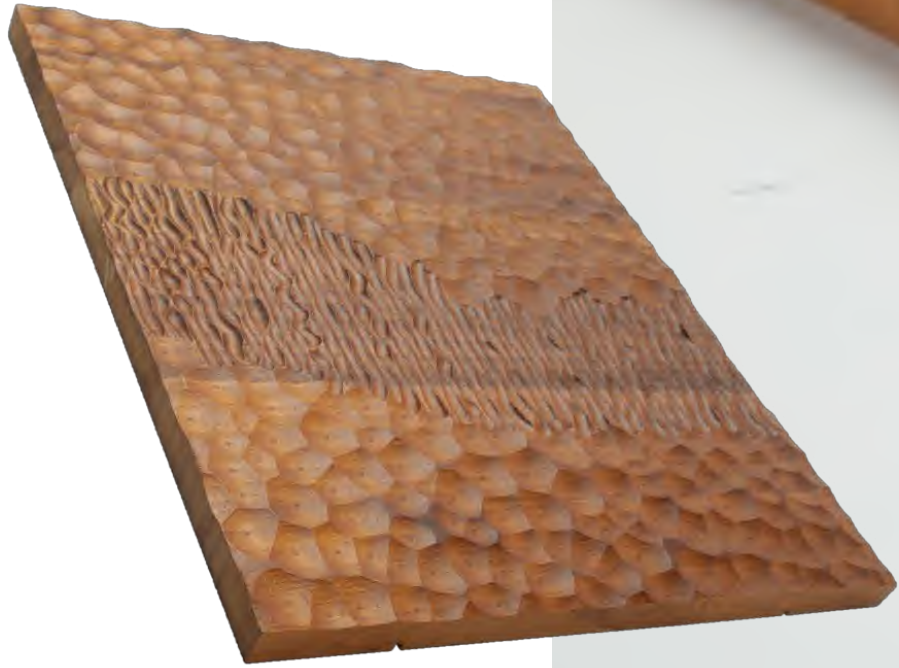

東莞市通力木業有限公司

DONGGUAN TONGLI TIMBER PRODUCTS CO.,LTD.

3D

{2024}

雕刻系列

NEW
PRODUCT

3D WALL PANEL&DECORATION BOARD
WALL BOARD CUSTOMIZED MASTER

A black and white photograph showing a person's hands measuring a long, perforated metal strip on a large sheet of perforated metal mesh. The person is wearing a dark shirt and is leaning over the mesh. The background is a blurred industrial setting with a large window and some equipment. A dark red rectangular overlay is on the left side of the image, containing the text "Originate from nature".

SAMPLE SIZE: 300*200*18MM

PRODUCT SIZE:2750*200*18MM

SAMPLE SIZE: 300*200*18MM

PRODUCT SIZE:2750*200*18MM

SAMPLE SIZE: 300*200*18MM

Next
chapter

Next
chapter

PUZZLE SERIES
GEOMETRIC PUZZLE