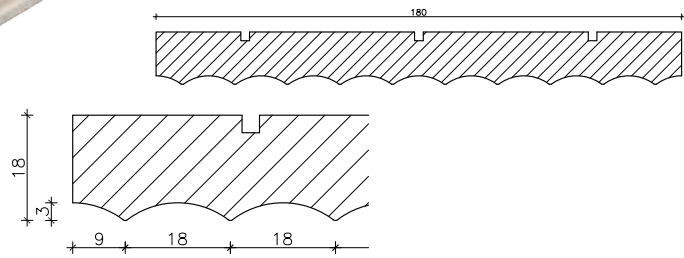

東莞市通力木業有限公司

DONGGUAN TONGLI TIMBER PRODUCTS CO.,LTD.

3D

{2024}

雕刻系列

NEW
PRODUCT

3D WALL PANEL&DECORATION BOARD
WALL BOARD CUSTOMIZED MASTER

A black and white photograph showing a person's hands measuring a long, perforated metal strip on a large sheet of perforated metal mesh. The person is wearing a dark shirt and is leaning over the mesh. The background is a blurred industrial setting with a large window and some equipment. A dark red rectangular overlay is on the left side of the image, containing the text "Originate from nature".

Originate from nature

PRODUCT SIZE:2750*200*28MM

SAMPLE SIZE: 300*200*28MM

PRODUCT SIZE:2750*200*18MM

SAMPLE SIZE: 300*200*18MM

PRODUCT SIZE:2750*200*18MM

SAMPLE SIZE: 300*200*18MM

PRODUCT SIZE:2750*200*18MM

SAMPLE SIZE: 300*200*18MM

PRODUCT SIZE:2750*200*

SAMPLE SIZE: 300*200*

PRODUCT SIZE:2750*200*18MM

SAMPLE SIZE: 300*200*18MM

PRODUCT SIZE:2750*200*18MM

SAMPLE SIZE: 300*200*18MM

PRODUCT SIZE:2750*200*18MM

SAMPLE SIZE: 300*200*18MM

PRODUCT SIZE:2750*200*18MM

SAMPLE SIZE: 300*200*18MM

PRODUCT SIZE:2750*200*18MM

SAMPLE SIZE: 300*200*18MM

Next
chapter

Next
chapter

PUZZLE SERIES
GEOMETRIC PUZZLE