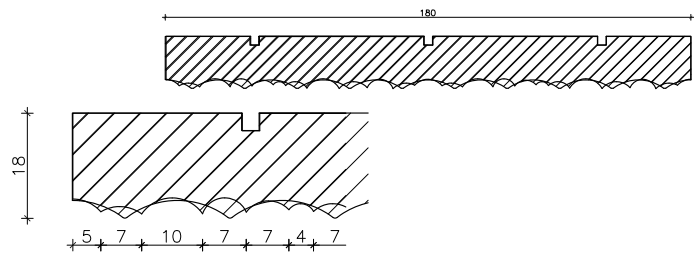

東莞市通力木業有限公司

DONGGUAN TONGLI TIMBER PRODUCTS CO.,LTD.

3D

{2024}

雕刻系列

NEW
PRODUCT

3D WALL PANEL&DECORATION BOARD
WALL BOARD CUSTOMIZED MASTER

A black and white photograph showing a person's hands measuring a long, perforated metal strip on a large sheet of perforated metal mesh. The person is wearing a dark shirt and is leaning over the mesh. The background is a blurred industrial setting with a large window and some equipment. A dark red rectangular overlay is on the left side of the image, containing the text "Originate from nature".

Originate from nature

PRODUCT SIZE:2750*200*28MM

SAMPLE SIZE: 300*200*28MM

PRODUCT SIZE:2750*200*18MM

SAMPLE SIZE: 300*200*18MM

PRODUCT SIZE:2750*200*18MM

SAMPLE SIZE: 300*200*18MM

PRODUCT SIZE:2750*200*18MM

SAMPLE SIZE: 300*200*18MM

PRODUCT SIZE:2750*200*

SAMPLE SIZE: 300*200*

PRODUCT SIZE:2750*200*18MM

SAMPLE SIZE: 300*200*18MM

PRODUCT SIZE:2750*200*18MM

SAMPLE SIZE: 300*200*18MM

PRODUCT SIZE:2750*200*18MM

SAMPLE SIZE: 300*200*18MM

PRODUCT SIZE:2750*200*18MM

SAMPLE SIZE: 300*200*18MM

PRODUCT SIZE:2750*200*18MM

SAMPLE SIZE: 300*200*18MM

Next
chapter

Next
chapter

PUZZLE SERIES
GEOMETRIC PUZZLE