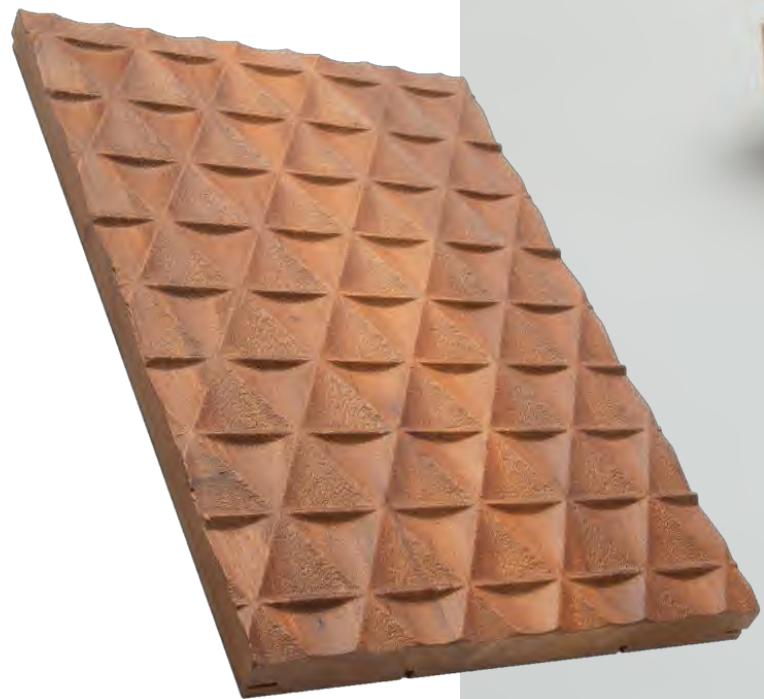

東莞市通力木業有限公司

DONGGUAN TONGLI TIMBER PRODUCTS CO.,LTD.

3D

{2024}

雕刻系列

NEW
PRODUCT

3D WALL PANEL&DECORATION BOARD
WALL BOARD CUSTOMIZED MASTER

A black and white photograph showing a person's hands measuring a long, perforated metal strip on a large sheet of perforated metal mesh. The person is wearing a dark shirt and is leaning over the mesh. The background is a blurred industrial setting with a large window and some equipment. A dark red rectangular overlay is on the left side of the image, containing the text "Originate from nature".

SAMPLE SIZE: 300*200*18MM

PRODUCT SIZE:2750*200*18MM

SAMPLE SIZE: 300*200*18MM

PRODUCT SIZE:2750*200*18MM

SAMPLE SIZE: 300*200*18MM

Next
chapter

Next
chapter

PUZZLE SERIES
GEOMETRIC PUZZLE