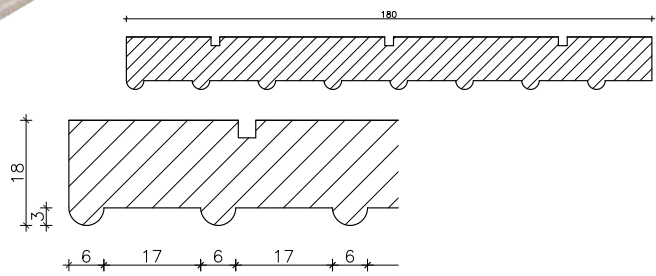

東莞市通力木業有限公司

DONGGUAN TONGLI TIMBER PRODUCTS CO.,LTD.

3D

{2024}

雕刻系列

NEW
PRODUCT

3D WALL PANEL&DECORATION BOARD
WALL BOARD CUSTOMIZED MASTER

A black and white photograph showing a person's hands measuring a long, perforated metal strip on a large sheet of perforated metal mesh. The person is wearing a dark shirt and is leaning over the mesh. The background is a blurred industrial setting with a large window and some equipment. A dark red rectangular overlay is on the left side of the image, containing the text "Originate from nature".

Originate from nature

PRODUCT SIZE:2750*200*28MM

SAMPLE SIZE: 300*200*28MM

PRODUCT SIZE:2750*200*18MM

SAMPLE SIZE: 300*200*18MM

PRODUCT SIZE:2750*200*18MM

SAMPLE SIZE: 300*200*18MM

PRODUCT SIZE:2750*200*18MM

SAMPLE SIZE: 300*200*18MM

PRODUCT SIZE:2750*200*

SAMPLE SIZE: 300*200*

PRODUCT SIZE:2750*200*18MM

SAMPLE SIZE: 300*200*18MM

PRODUCT SIZE:2750*200*18MM

SAMPLE SIZE: 300*200*18MM

PRODUCT SIZE:2750*200*18MM

SAMPLE SIZE: 300*200*18MM

PRODUCT SIZE:2750*200*18MM

SAMPLE SIZE: 300*200*18MM

PRODUCT SIZE:2750*200*18MM

SAMPLE SIZE: 300*200*18MM

Next
chapter

Next
chapter

PUZZLE SERIES
GEOMETRIC PUZZLE