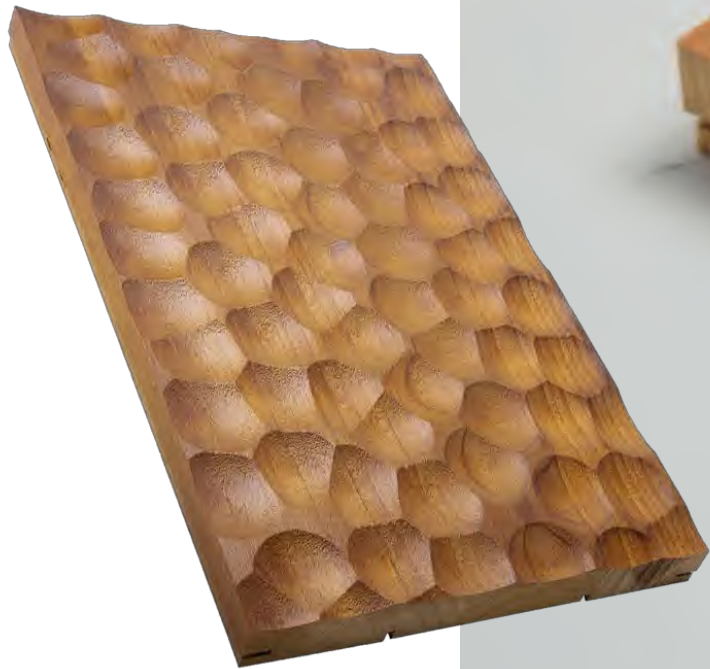

東莞市通力木業有限公司

DONGGUAN TONGLI TIMBER PRODUCTS CO.,LTD.

3D

{2024}

雕刻系列

NEW
PRODUCT

3D WALL PANEL&DECORATION BOARD
WALL BOARD CUSTOMIZED MASTER

A black and white photograph showing a person's hands measuring a long, perforated metal strip on a large sheet of perforated metal mesh. The person is wearing a dark shirt and is leaning over the mesh. The background is a blurred industrial setting with a large window and some equipment. A dark red rectangular overlay is on the left side of the image, containing the text "Originate from nature".

Originate from nature

PRODUCT SIZE:2750*200*28MM

SAMPLE SIZE: 300*200*28MM

PRODUCT SIZE:2750*200*18MM

SAMPLE SIZE: 300*200*18MM

PRODUCT SIZE:2750*200*18MM

SAMPLE SIZE: 300*200*18MM

PRODUCT SIZE:2750*200*18MM

SAMPLE SIZE: 300*200*18MM

PRODUCT SIZE:2750*200*18MM

SAMPLE SIZE: 300*200*18MM

PRODUCT SIZE:2750*200*18MM

SAMPLE SIZE: 300*200*18MM

Next
chapter

Next
chapter

PUZZLE SERIES
GEOMETRIC PUZZLE