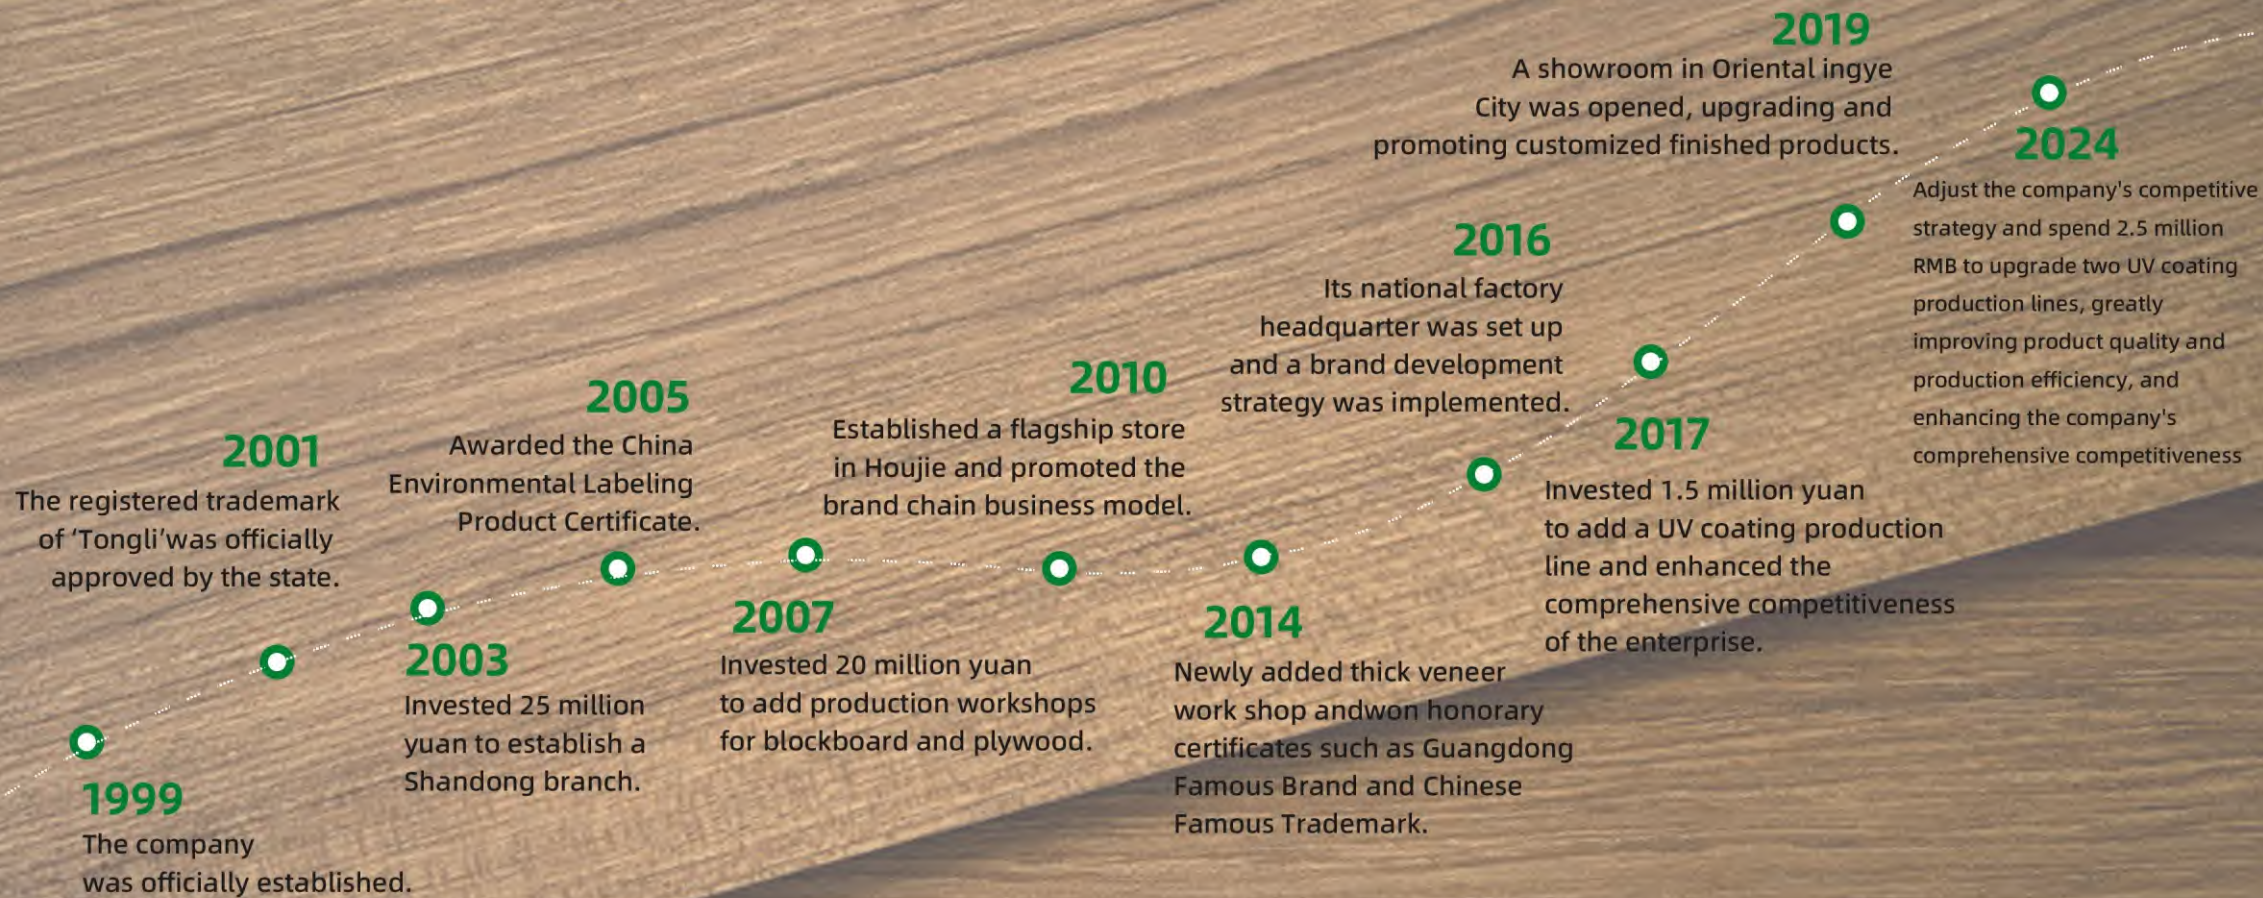

通力木業

**SINCE 1999**

The world's most influential wood production and circulation enterprises. Always adhere to high quality product positioning

**2024**

# 通力木業

Founded in 1999 and based in the Pearl River Delta with nationwide influence and global impact, our company strives to become the most influential fancy wood panels and distribution enterprise in China's wood panel industry. We are committed to building a renowned brand factory and creating a global presence in the wood decorative surface sector.

**20000+**m<sup>2</sup>

Factory area

**100000+**m<sup>3</sup>

Annual output of various plates

**100+**people

Senior technician

Our company's products are widely used as production materials for furniture, doors, wall panels, wardrobes, and more. They are generally suitable for **furniture factories, door factories, whole-house customization factories, wardrobe production enterprises, hotel projects, and real estate decoration**. Our products have been exported to foreign markets such as Thailand, Singapore, Malaysia, the Philippines, Indonesia, India, Nigeria, and elsewhere.

# DEVELOPMENT PATH