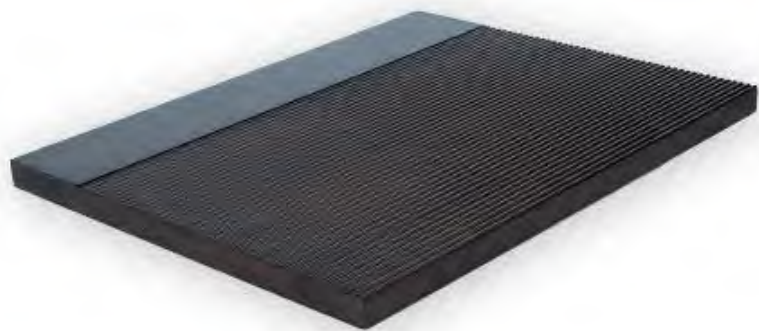

PRODUCT SIZE:2750*200*18MM

SAMPLE SIZE: 300*200*18MM

PRODUCT SIZE:2750*200*18MM

SAMPLE SIZE: 300*200*18MM

Next
chapter

Next
chapter

PUZZLE SERIES

GEOMETRIC PUZZLE