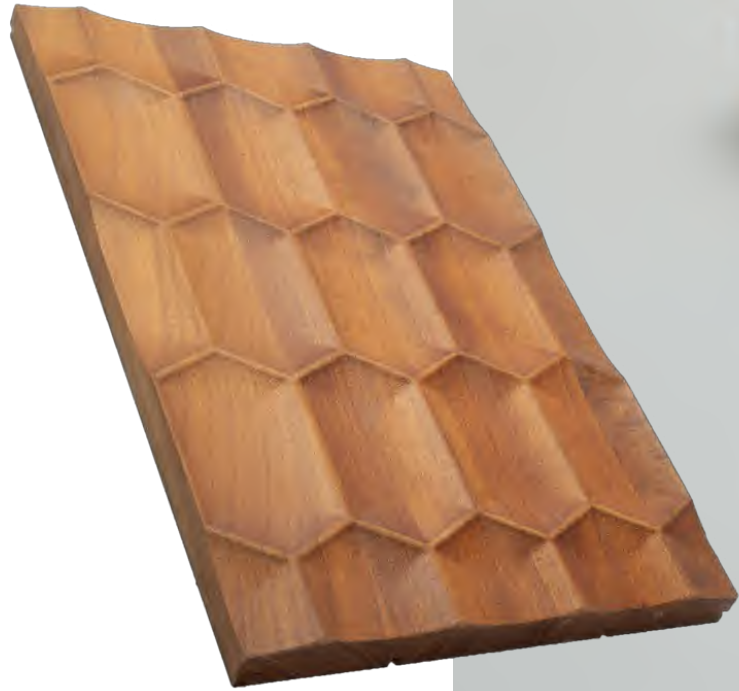

PRODUCT SIZE:2750*200*18MM

SAMPLE SIZE: 300*200*18MM

PRODUCT SIZE:2750*200*18MM

SAMPLE SIZE: 300*200*18MM

Next
chapter

Next
chapter

PUZZLE SERIES

GEOMETRIC PUZZLE