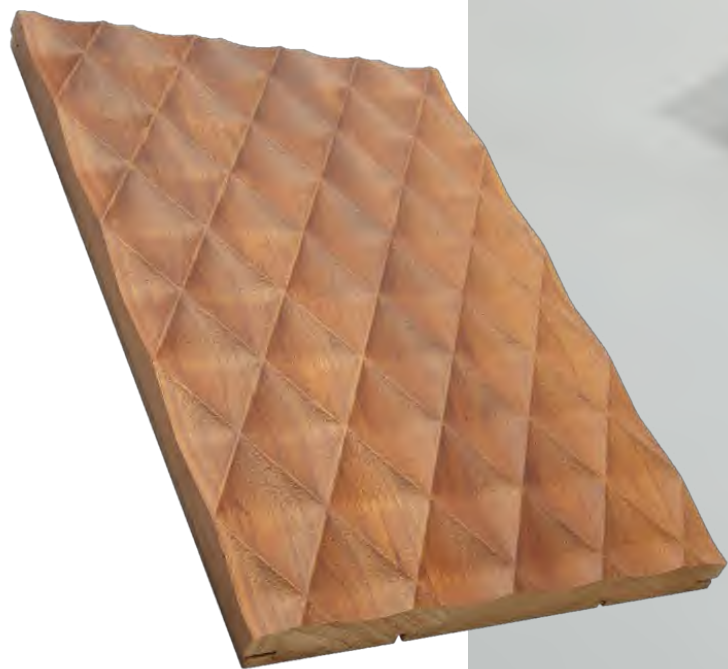

PRODUCT SIZE:2750*200*18MM

SAMPLE SIZE: 300*200*18MM

PRODUCT SIZE:2750*200*18MM

SAMPLE SIZE: 300*200*18MM

Next
chapter

Next
chapter

PUZZLE SERIES

GEOMETRIC PUZZLE