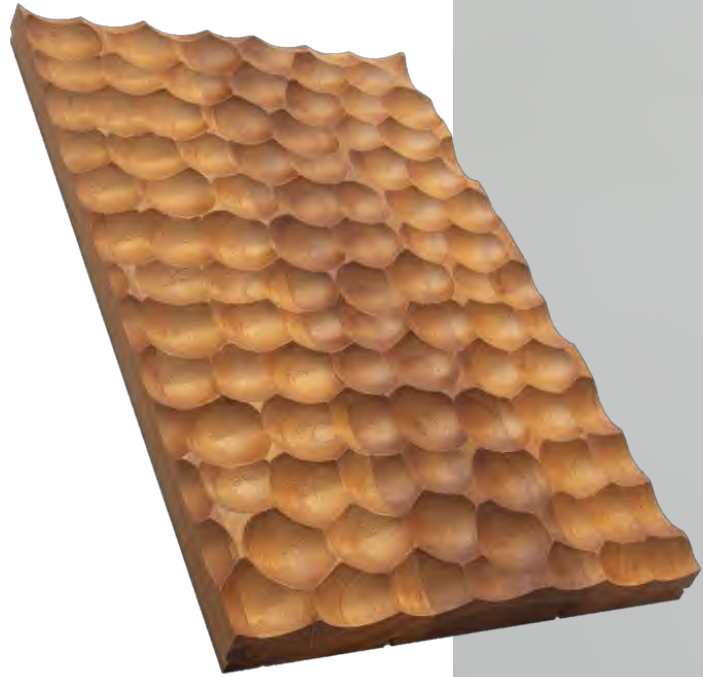

PRODUCT SIZE:2750*200*18MM

SAMPLE SIZE: 300*200*18MM

PRODUCT SIZE:2750*200*18MM

SAMPLE SIZE: 300*200*18MM

Next
chapter

Next
chapter

PUZZLE SERIES

GEOMETRIC PUZZLE