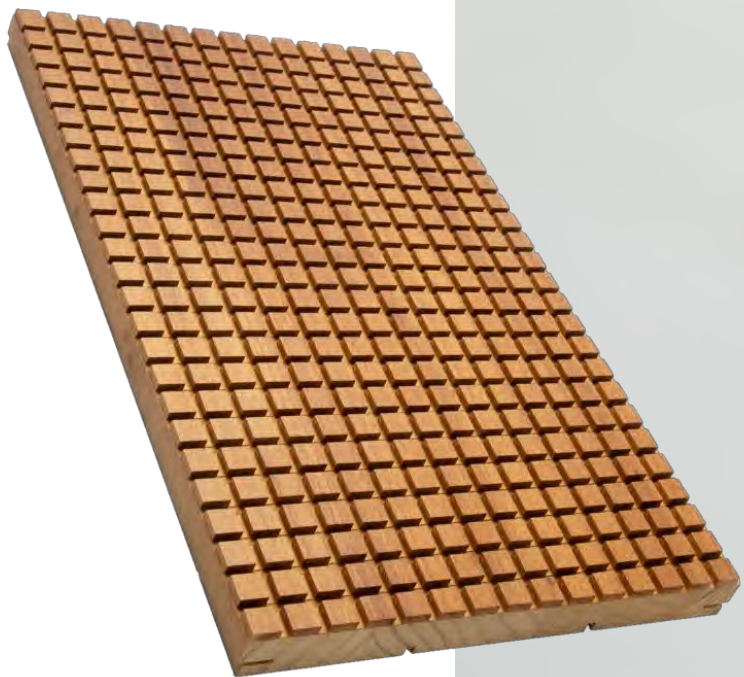

PRODUCT SIZE:2750*200*18MM

SAMPLE SIZE: 300*200*18MM

PRODUCT SIZE:2750*200*18MM

SAMPLE SIZE: 300*200*18MM

Next
chapter

Next
chapter

PUZZLE SERIES

GEOMETRIC PUZZLE