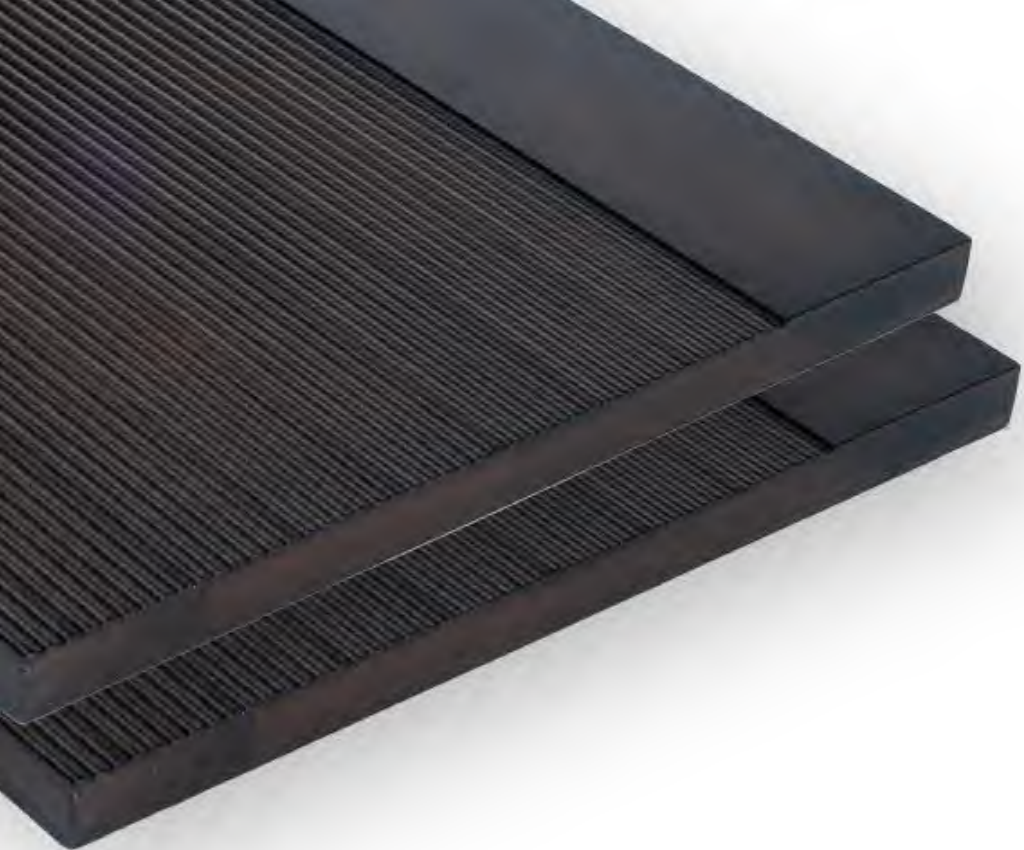

PRODUCT SIZE:2750*200*18MM

SAMPLE SIZE: 300*200*18MM

PRODUCT SIZE:2750*200*18MM

SAMPLE SIZE: 300*200*18MM

Next
chapter

Next
chapter

PUZZLE SERIES

GEOMETRIC PUZZLE