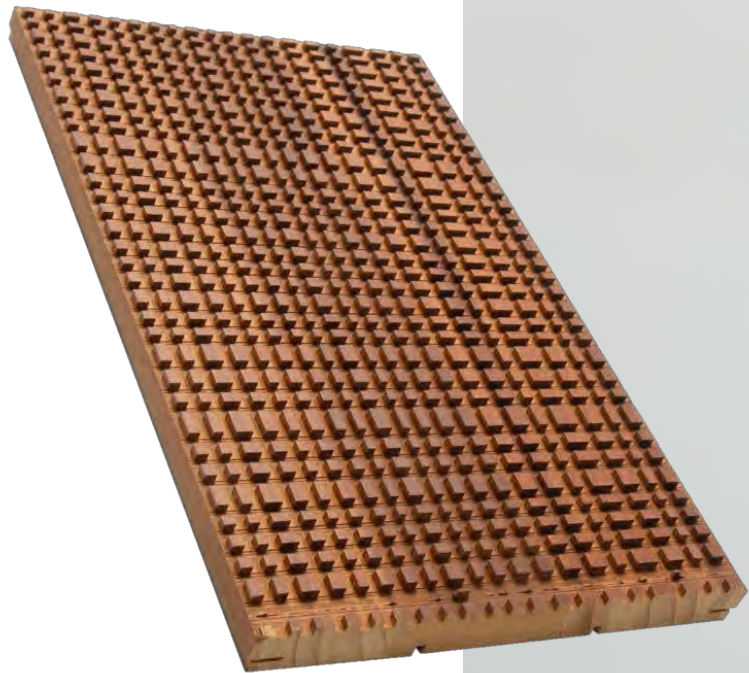

PRODUCT SIZE:2750*200*18MM

SAMPLE SIZE: 300*200*18MM

PRODUCT SIZE:2750*200*18MM

SAMPLE SIZE: 300*200*18MM

Next
chapter

Next
chapter

PUZZLE SERIES

GEOMETRIC PUZZLE