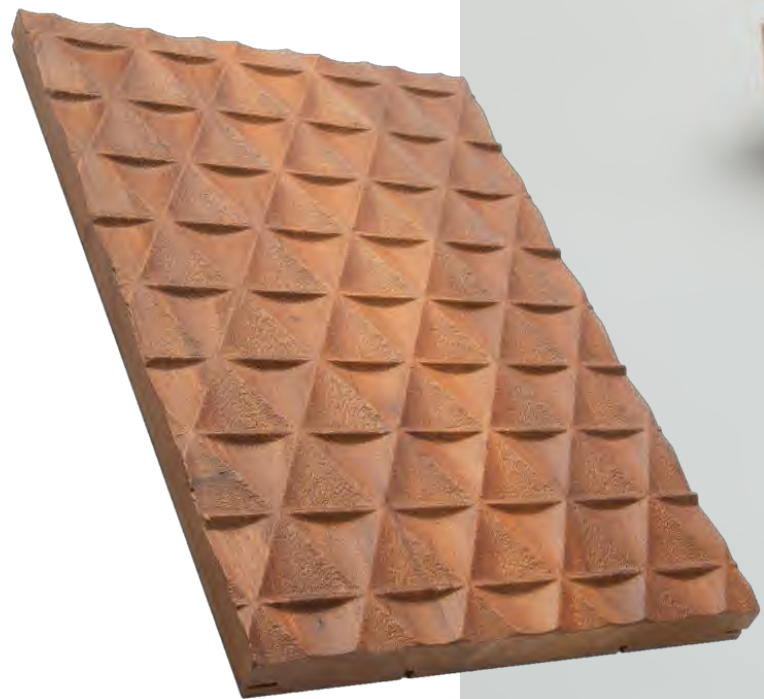

PRODUCT SIZE:2750*200*18MM

SAMPLE SIZE: 300*200*18MM

PRODUCT SIZE:2750*200*18MM

SAMPLE SIZE: 300*200*18MM

Next
chapter

Next
chapter

PUZZLE SERIES

GEOMETRIC PUZZLE