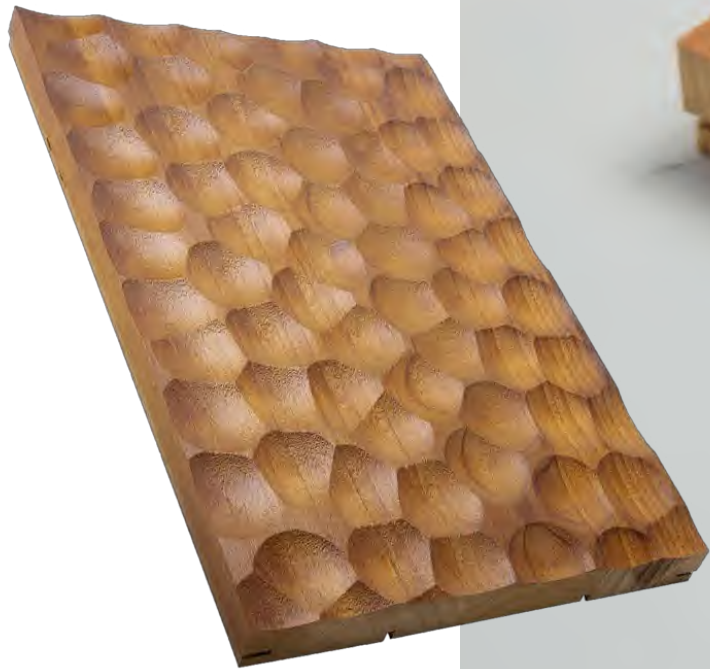

PRODUCT SIZE:2750*200*18MM

SAMPLE SIZE: 300*200*18MM

PRODUCT SIZE:2750*200*18MM

SAMPLE SIZE: 300*200*18MM

Next
chapter

Next
chapter

PUZZLE SERIES

GEOMETRIC PUZZLE