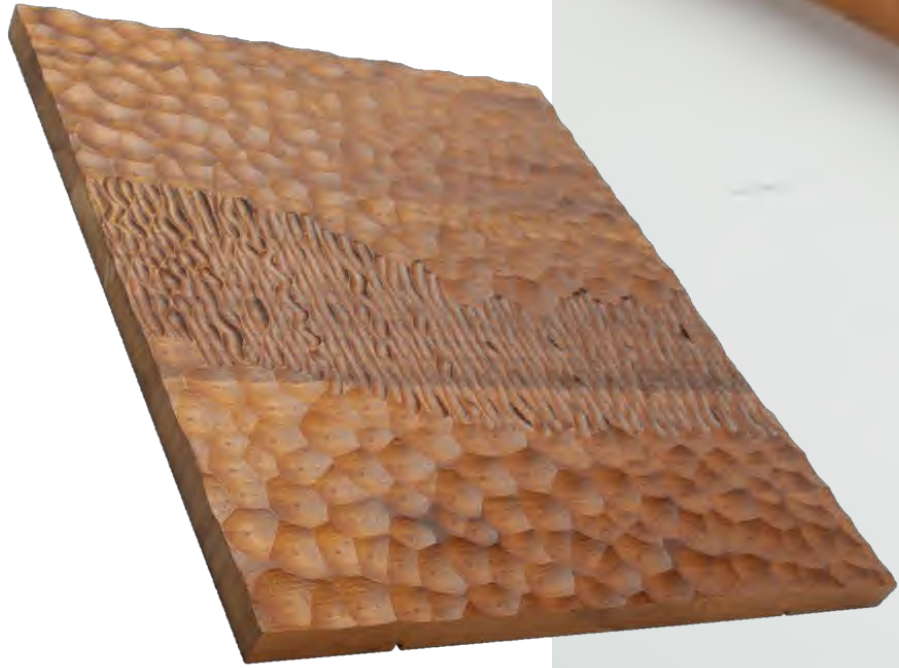

PRODUCT SIZE:2750*200*18MM

SAMPLE SIZE: 300*200*18MM

PRODUCT SIZE:2750*200*18MM

SAMPLE SIZE: 300*200*18MM

Next
chapter

Next
chapter

PUZZLE SERIES

GEOMETRIC PUZZLE