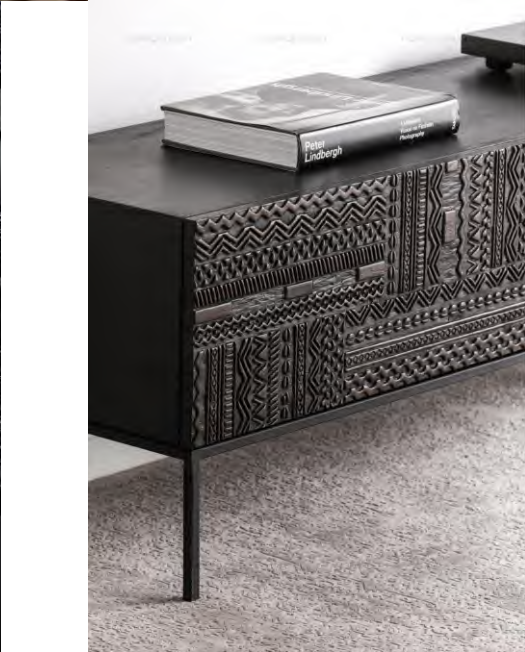

PRODUCT SIZE:2750*200*18MM

SAMPLE SIZE: 300*200*18MM

PRODUCT SIZE:2750*200*18MM

SAMPLE SIZE: 300*200*18MM

Next
chapter

Next
chapter

PUZZLE SERIES

GEOMETRIC PUZZLE